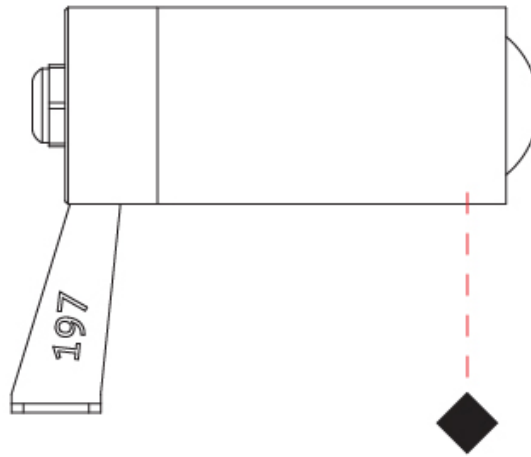

VARIO 33 ZOOM SURFACE

E12F0010-

PROJECT

TYPE

SPECIFIER

QUANTITY

DATE

E