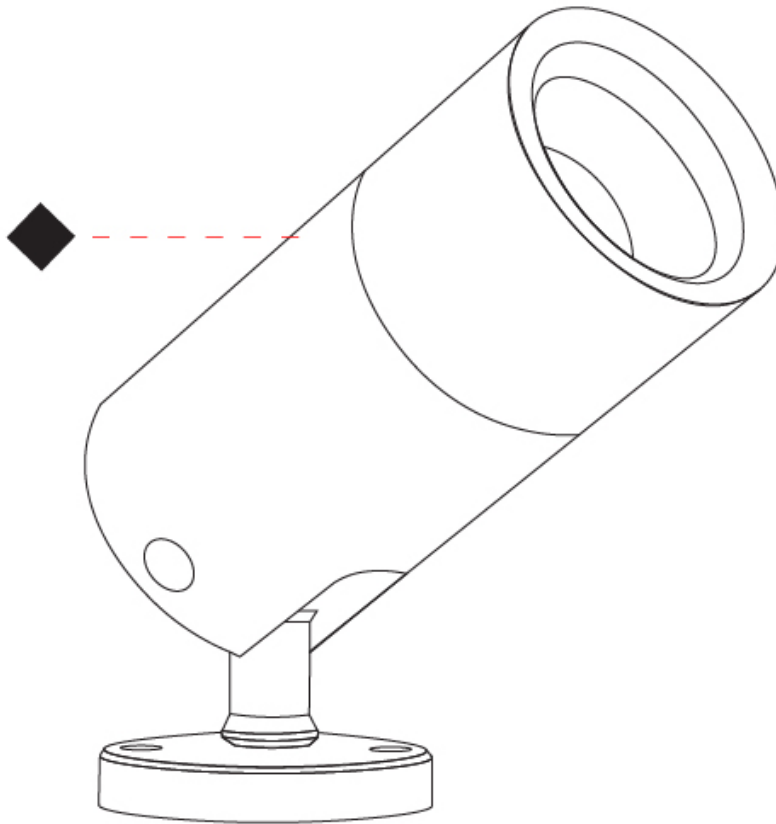

VARIO 60 SURFACE

E12F0004-

PROJECT

TYPE

SPECIFIER

QUANTITY

DATE

E